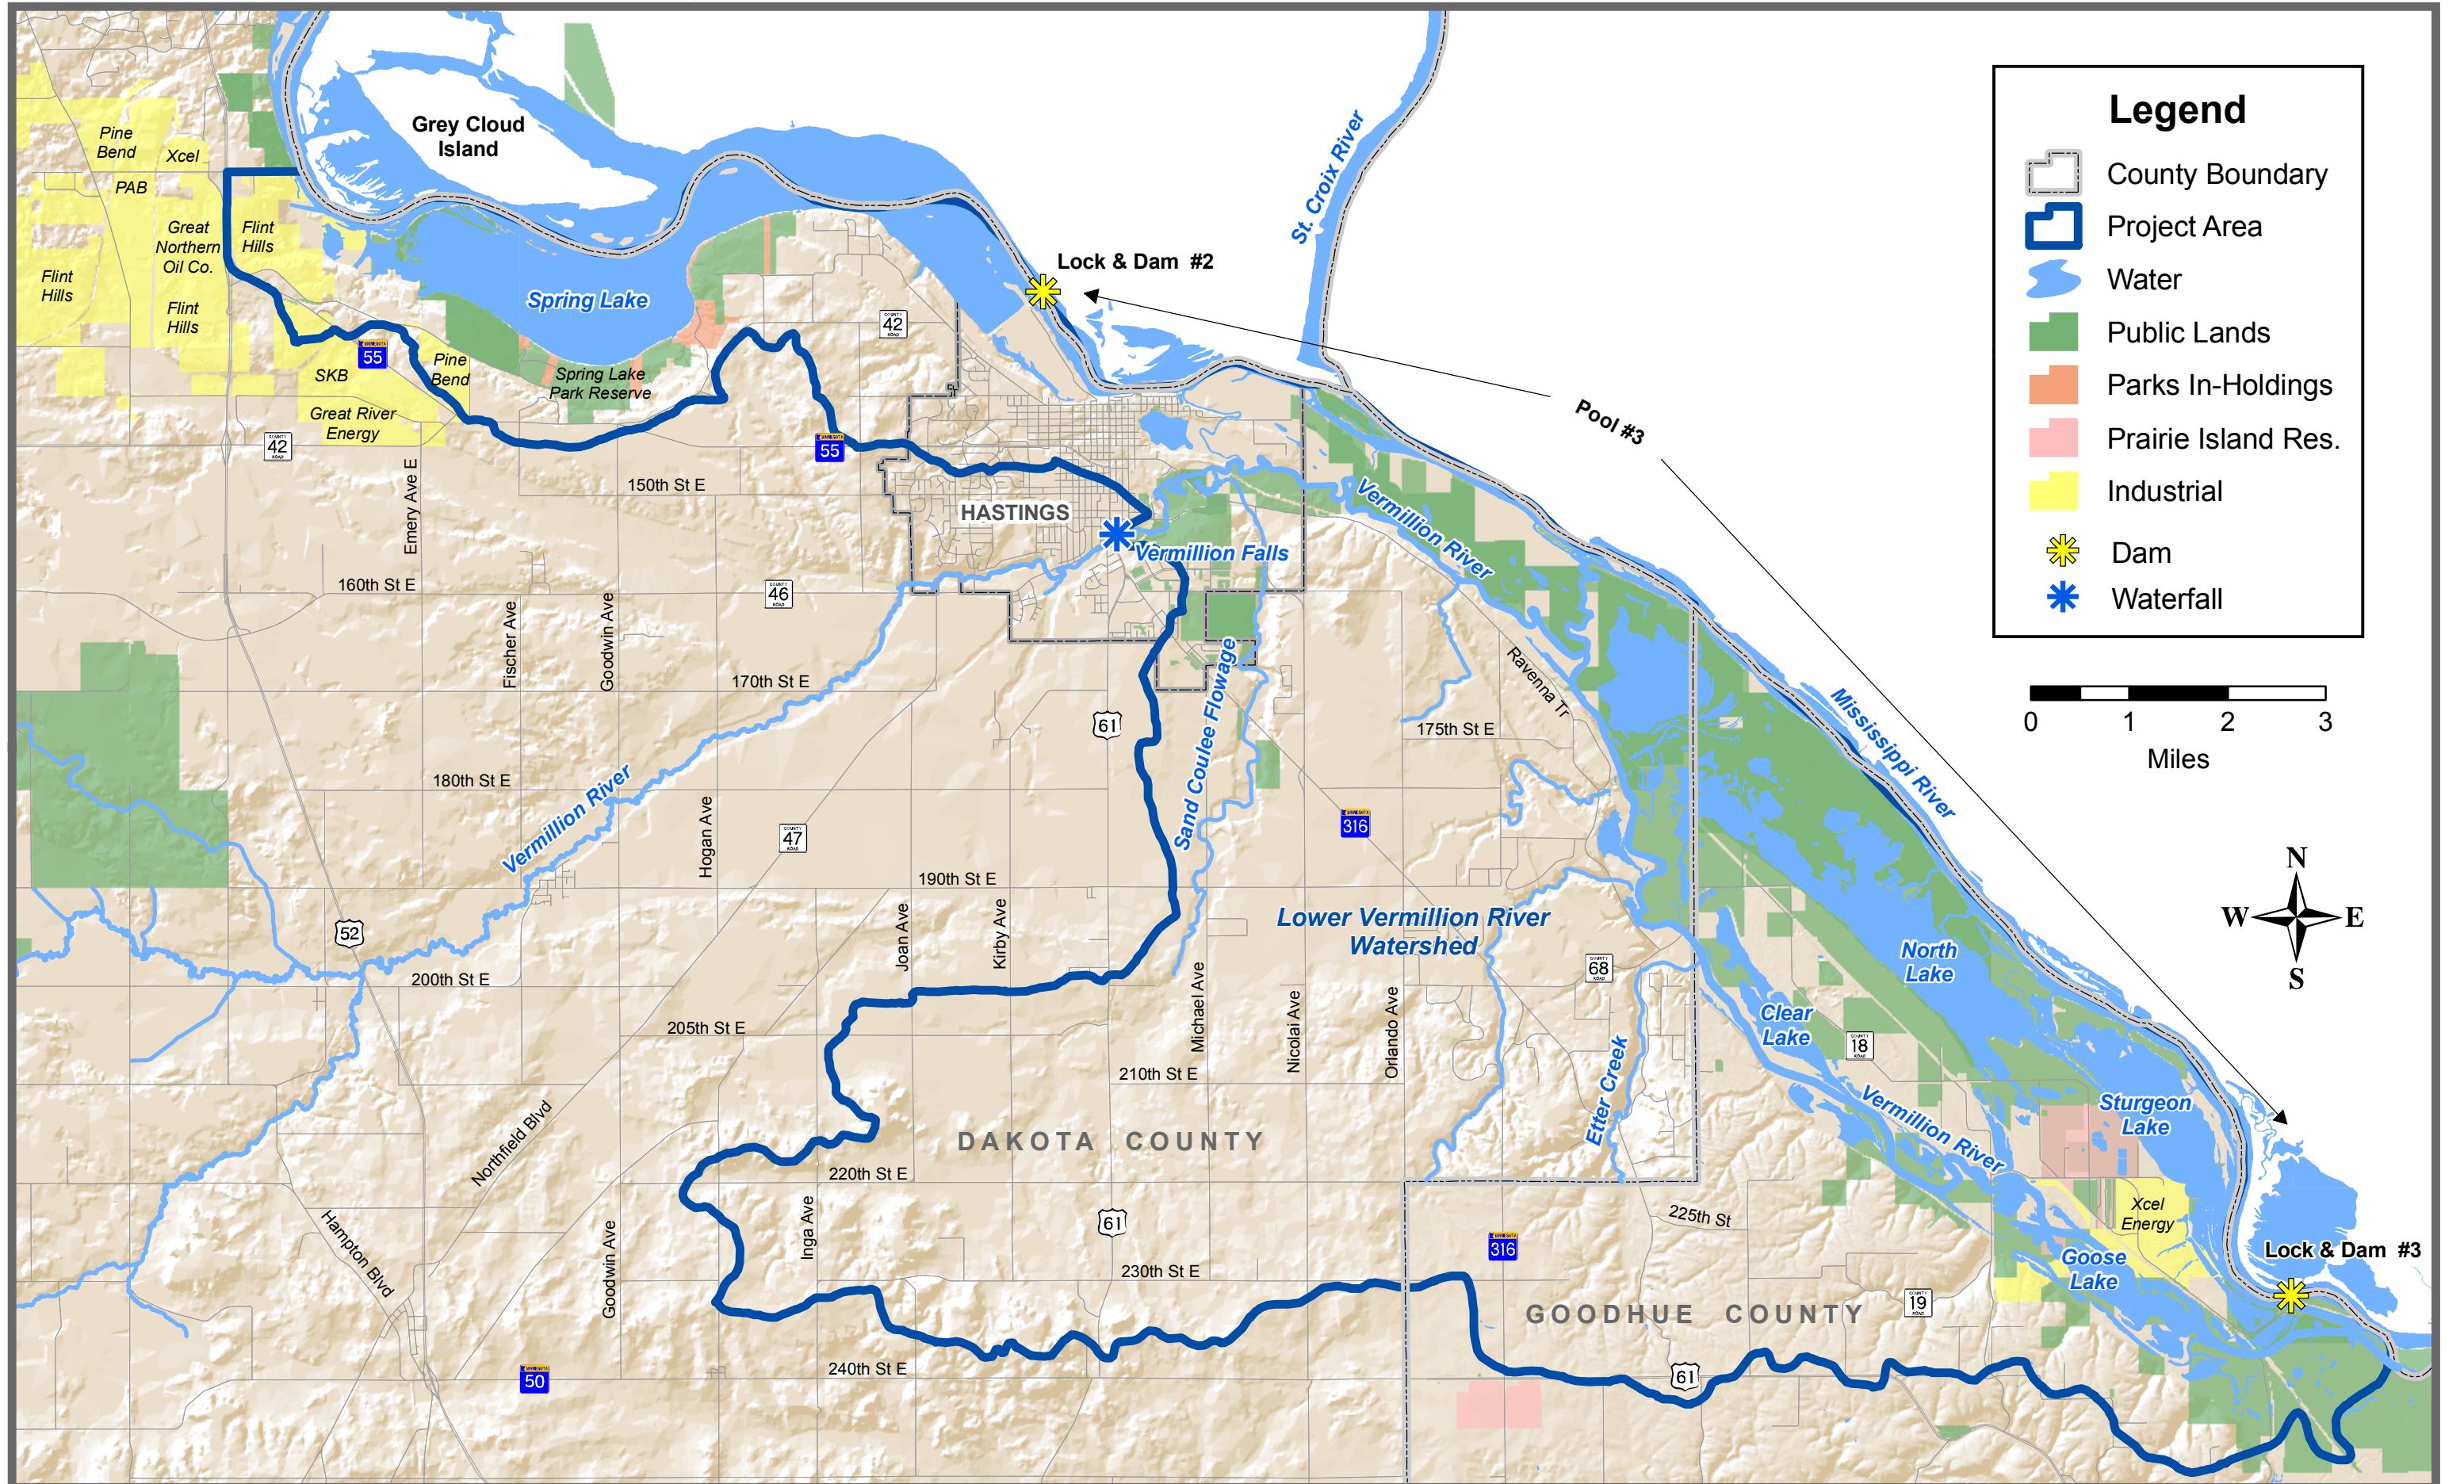

# Spring Lake and Lower Vermillion River Restoration Area

### Legend

- County Boundary
- Project Area
- Water
- Public Lands
- Parks In-Holdings
- Prairie Island Res.
- Industrial
- Dam
- Waterfall