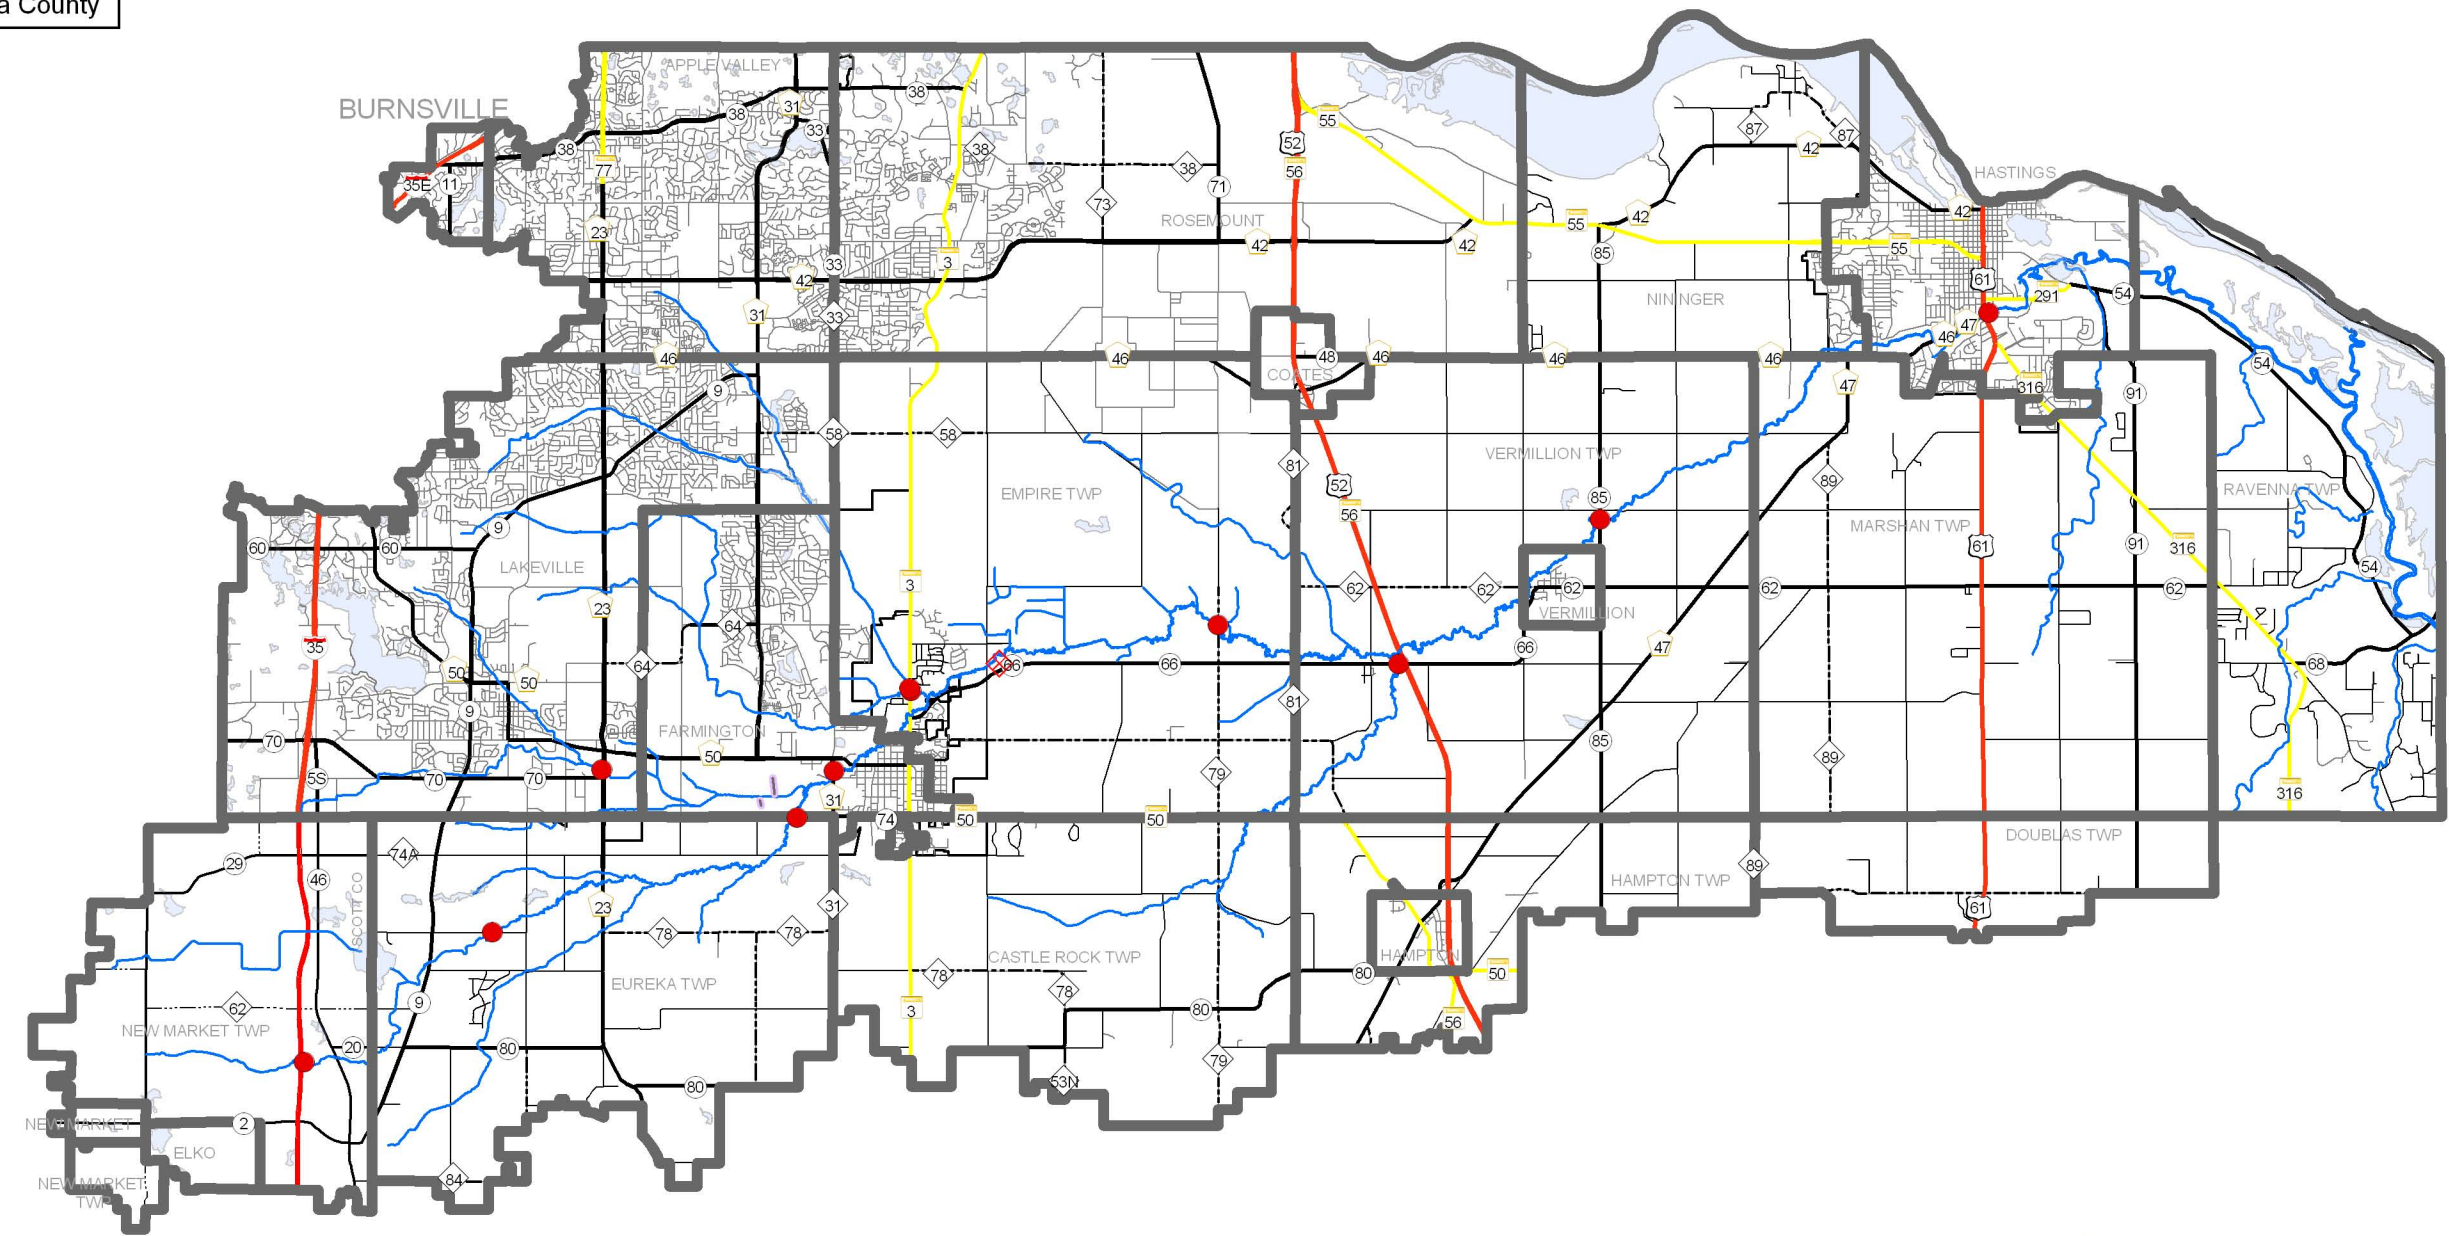

VERMILLION RIVER WATERSHED

Vermillion River Monitoring Network

Legend

- ◇ Weather Station
- Monitoring Network Sites

This drawing is neither a legally recorded map nor a survey and is not intended to be used as one. This drawing is a compilation of records, information and data located in various City, County, and State Offices and other sources, affecting the area shown, and is to be used for reference purposes only. Dakota County SWCD is not responsible for any inaccuracies herein contained. If discrepancies are found please contact the Dakota County Soil & Water Conservation District at 651.480.7777.